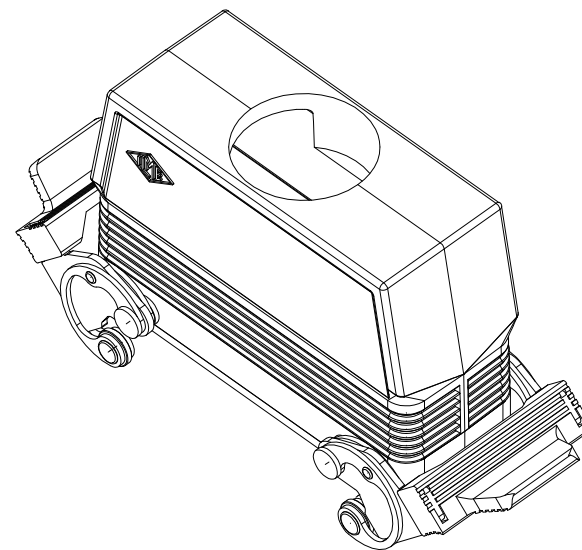

Diritti riservati All rights reserved

<b>dimensions in mm</b> Date 11/11/16 Sign. C. Mainini	<b>MFV 24 G40</b> Hood, with M40 entry	Scale 1:2	