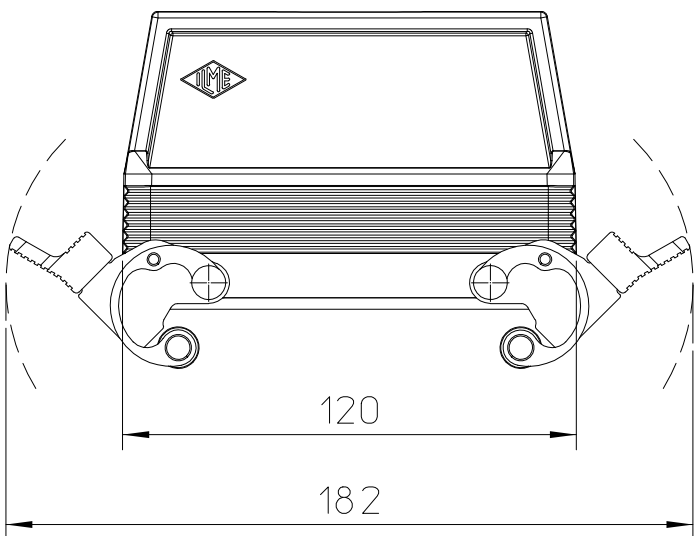

Diritti riservati All rights reserved

<b>dimensions in mm</b> Date 11/11/16 Sign. C. Mainini	<b>MFV 24 G40</b> Hood, with M40 entry	Scale 1:2	