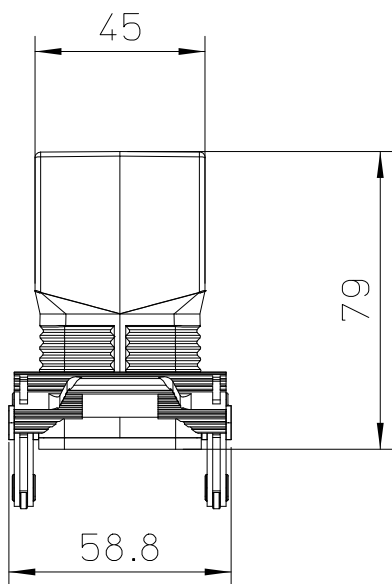

Diritti riservati All rights reserved

<b>dimensions in mm</b> Date 11/11/16 Sign. C. Mainini	<b>MFV 24 G40</b> Hood, with M40 entry	Scale 1:2	