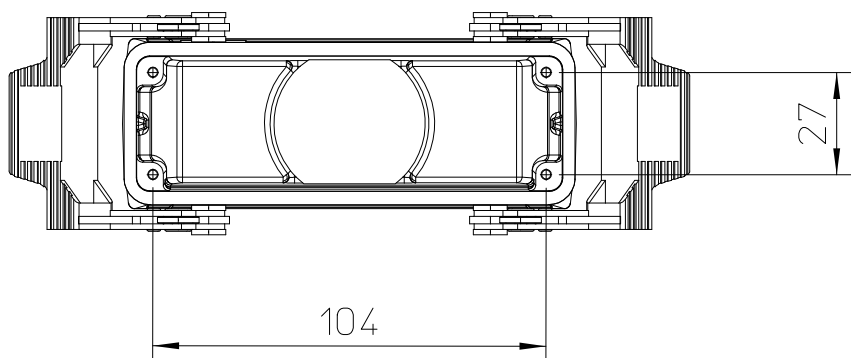

Diritti riservati All rights reserved

<b>dimensions in mm</b> Date 11/11/16 Sign. C. Mainini	<b>MFV 24 G40</b> Hood, with M40 entry	Scale 1:2	